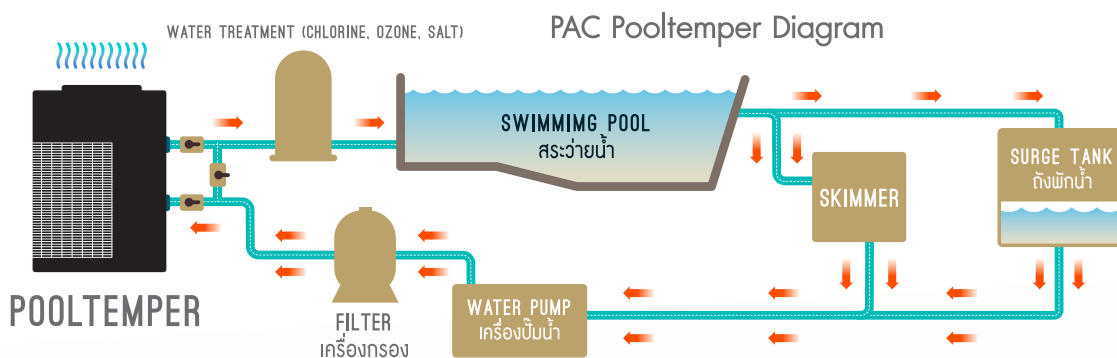

Children Swimming Course **29°C - 31°C**

Children, Baby **30°C - 32°C**

Water treatment **30°C - 35°C**

Spa **30°C - 40°C**

*Number on top is suitable temperatures

**Credit : Pool Water Technical Advisory Group (PWTAG)

PAC Pooltemper Working Principle

PAC Pooltemper works similarly to an air conditioning system. It starts from the fan that pulls the natural air through an evaporator coil. The refrigerant will absorb the heat and turn liquid into gas. The refrigerant will be pulled into the compressor. Then the compressor will compress the refrigerant to increase its temperature which will be sent through the heat exchanger to heat the swimming pool. After that the lower temperature and pressure will make the refrigerant change into liquid and pass through the expansion valve and evaporator to release the cool temperature out

We understand that each person may need different temperature for different usages, so we have developed PAC Pooltemper to help adjust water temperature the way you want. It is energy saving and easy to install. PAC Pooltemper is equipped with a heat pump which is the most efficient device to increase or decrease temperature by using as low energy as possible.

PAC Pooltemper can also cool down the swimming pool. The refrigerant direction control device allows the heat exchanger to switch to the cooling mode to make the water cooler as well

PAC Pooltemper Special Features