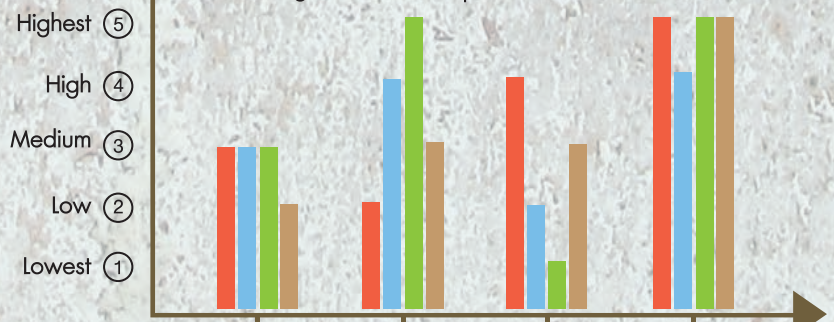

Energy Saving

5 time

Compare to Electric Heater

Electric & Power Consumption Chart
Swimming Pool Heat Pump

GAS
Pool Heater

Solar
Water Heater

Electric
Pool Heater

**POOL
TEMPER**