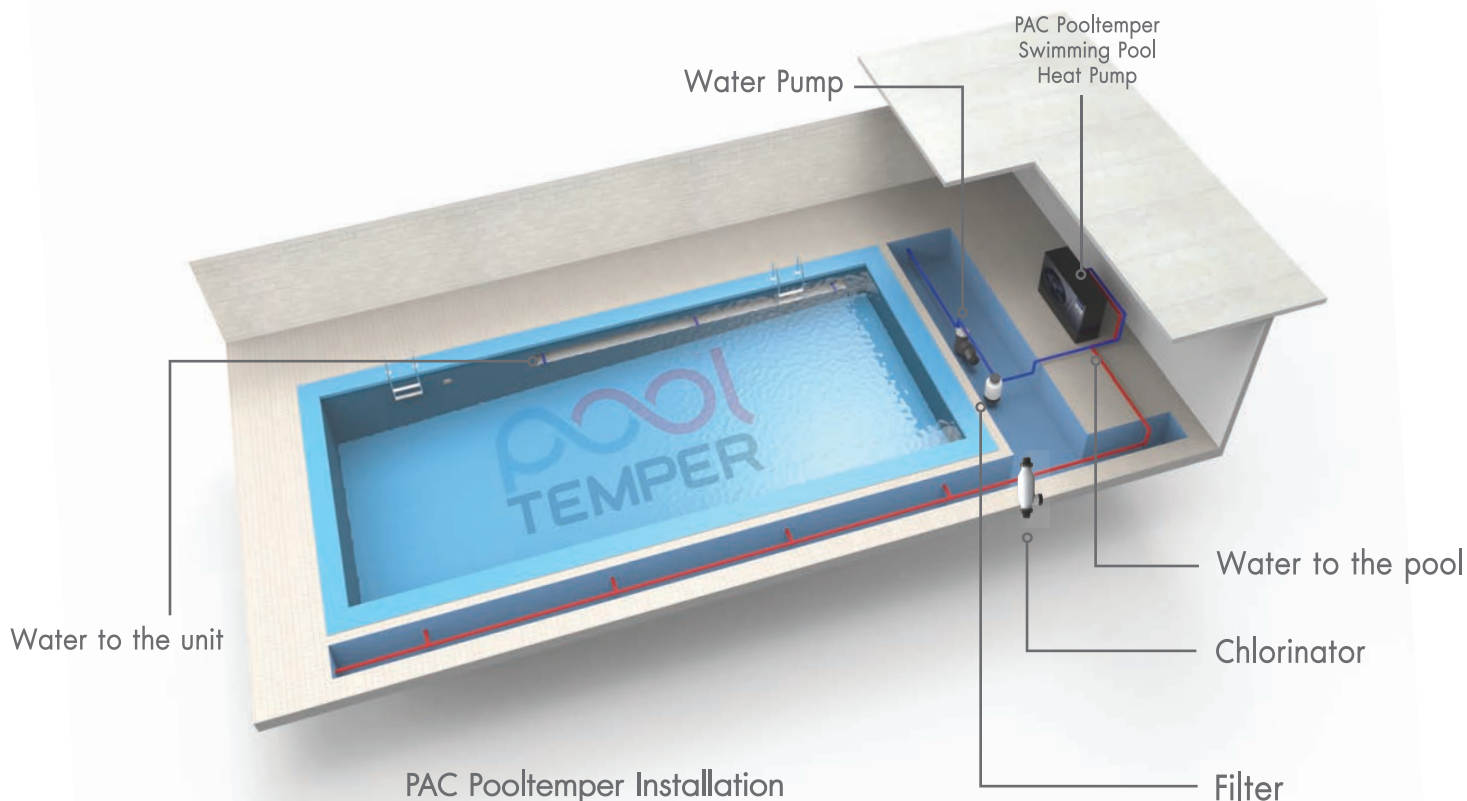

PAC Pooltemper Working Principle

PAC Pooltemper works similarly to an air conditioning system. It starts from the fan that pulls the natural air through an evaporator coil. The refrigerant will absorb the heat and turn liquid into gas. The refrigerant will be pulled into the compressor. Then the compressor will compress the refrigerant to increase its temperature which will be sent through the heat exchanger to heat the swimming pool. After that the lower temperature and pressure will make the refrigerant change into liquid and pass through the expansion valve and evaporator to release the cool temperature out

We understand that each person may need different temperature for different usages, so we have developed PAC Pooltemper to help adjust water temperature the way you want. It is energy saving and easy to install. PAC Pooltemper is equipped with a heat pump which is the most efficient device to increase or decrease temperature by using as low energy as possible.

PAC Pooltemper can also cool down the swimming pool. The refrigerant direction control device allows the heat exchanger to switch to the cooling mode to make the water cooler as well