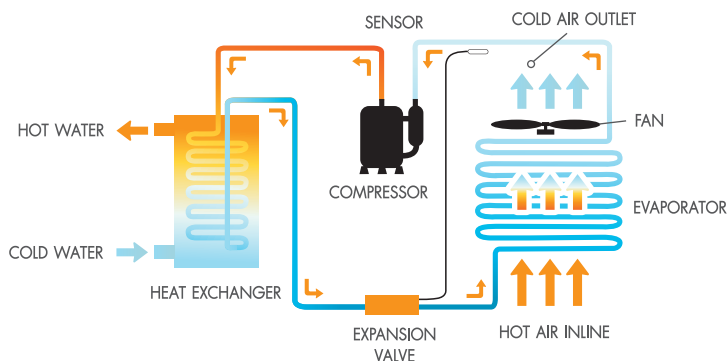

Children Swimming Course **29°C - 31°C**

Children, Baby **30°C - 32°C**

Water treatment **30°C - 35°C**

Spa **30°C - 40°C**

*Number on top is suitable temperatures

**Credit : Pool Water Technical Advisory Group (PWTAG)

PAC Pooltemper Working Principle

PAC Pooltemper works similarly to an air conditioning system. It starts from the fan that pulls the natural air through an evaporator coil. The refrigerant will absorb the heat and turn liquid into gas. The refrigerant will be pulled into the compressor. Then the compressor will compress the refrigerant to increase its temperature which will be sent through the heat exchanger to heat the swimming pool. After that the lower temperature and pressure will make the refrigerant change into liquid and pass through the expansion valve and evaporator to release the cool temperature out

We understand that each person may need different temperature for different usages, so we have developed PAC Pooltemper to help adjust water temperature the way you want. It is energy saving and easy to install. PAC Pooltemper is equipped with a heat pump which is the most efficient device to increase or decrease temperature by using as low energy as possible.

PAC Pooltemper can also cool down the swimming pool. The refrigerant direction control device allows the heat exchanger to switch to the cooling mode to make the water cooler as well

PAC Pooltemper Special Features